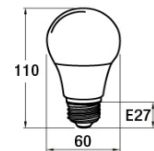

10W
Replacement **60W**

Dimension

Product benefite :

- 1- very low energy consumption.
- 2- Robust against vibrations
- 3- anti glare lens
- 4- No UV and near-IR radiation in the light beam
- 5-Can be easily fitted instead of ordinary light bulbs